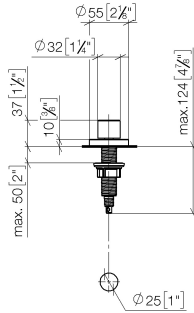

Strainer waste with control handle - Champagne (22kt Gold)

ELIO

10 710 970

- control for single basin
- including adapter for Bowden cable

Fits ELIO, ENO, MEM, META SQUARE, SYNC, TARA and TARA ULTRA

Fits: ELIO, MEM, TARA, TARA ULTRA, META SQUARE

10 710 970

mm [inches]

10 710 970

Parts for other finishes can be found here: [Chrome](#)

Spare parts list

No.	Item Number	Name	Quantity used	Delivery time
1	09 20 97 030-47	handle	1	60
2	90 12 12 002 00 90	fixing cap	1	2
3	09 27 87 006-47	rosette	1	30
4	90 14 10 043 00 90	seal	1	2
5	09 14 10 042 90	seal	1	2
6	09 29 06 087-47	spindle	1	-
Spare part can no longer be ordered, please order the replacement item				
7	04 30 01 029 00 90	adaptor	1	2
8	09 24 03 175 90	adaptor	1	2
9	09 11 10 073-07	connection	1	30
10	09 11 10 074-07	connection	1	30
11	09 11 10 079-07	connection	1	30
12	09 30 11 087 90	disc	1	2
13	09 23 30 024-07	nut	1	30