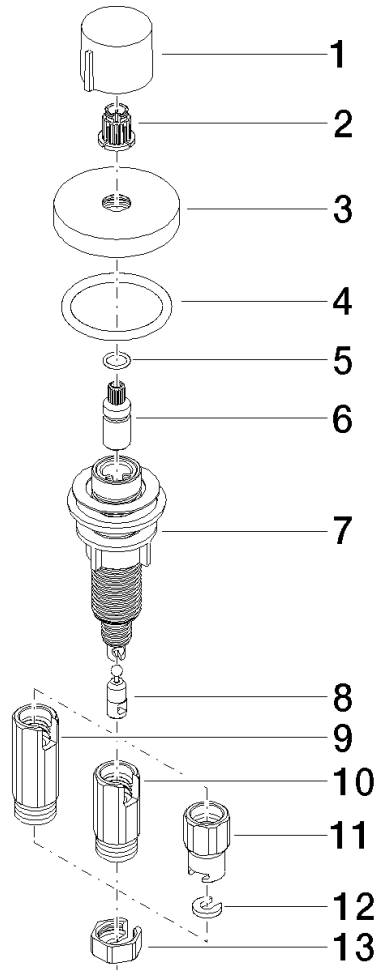

Strainer waste with control handle - Champagne (22kt Gold)

ELIO

10 710 970

- control for single basin
- including adapter for Bowden cable

Fits ELIO, ENO, MEM, META SQUARE, SYNC, TARA and TARA ULTRA

Fits: ELIO, MEM, TARA, TARA ULTRA, META SQUARE

	Champagne (22kt Gold)	10 710 970-47
	Chrome	10 710 970-00
	Brushed Platinum	10 710 970-06
	Platinum	10 710 970-08
	Durabrand (23kt Gold)	10 710 970-09
	Dark Chrome	10 710 970-19
	Brushed Durabrand (23kt Gold)	10 710 970-28
	Matte Black	10 710 970-33
	Brushed Champagne (22kt Gold)	10 710 970-46
	Brushed Chrome	10 710 970-93
	Brushed Dark Platinum	10 710 970-99

10 710 970

mm [inches]

10 710 970

Parts for other finishes can be found here: [Chrome](#)

Spare parts list

No.	Item Number	Name	Quantity used	Delivery time
1	09 20 97 030-47	handle	1	60
2	90 12 12 002 00 90	fixing cap	1	2
3	09 27 87 006-47	rosette	1	30
4	90 14 10 043 00 90	seal	1	2
5	09 14 10 042 90	seal	1	2
6	09 29 06 087-47	spindle	1	-
Spare part can no longer be ordered, please order the replacement item				
7	04 30 01 029 00 90	adaptor	1	2
8	09 24 03 175 90	adaptor	1	2
9	09 11 10 073-07	connection	1	30
10	09 11 10 074-07	connection	1	30
11	09 11 10 079-07	connection	1	30
12	09 30 11 087 90	disc	1	2
13	09 23 30 024-07	nut	1	30